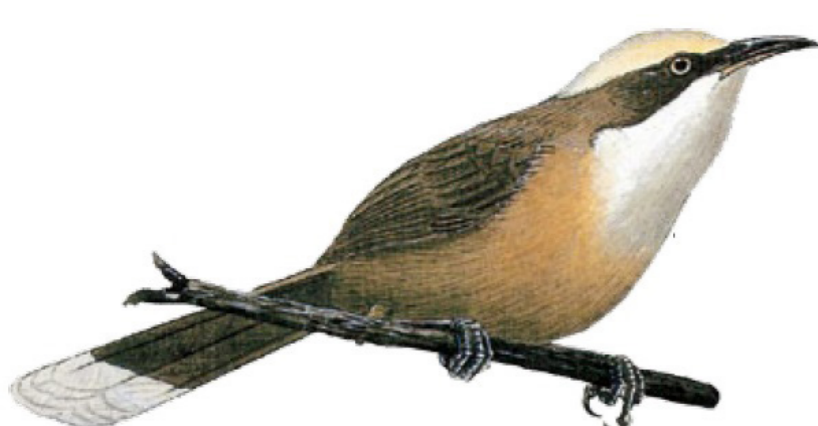

BUSH STONE-CURLEW 59cm
Burhinus grallarius

DIAMOND FIRETAIL 12cm
Stagonopleura guttata

FUSCOUS HONEYEATER 17cm
Lichenostomus fuscus

SCARLET ROBIN 13cm
Petroica boodang

RED-CAPPED ROBIN 12cm
Petroica goodenovii

GREY-CROWNED BABBLER 29cm
Pomatostomus temporalis

PAINTED BUTTON-QUAIL 16cm
Turnix varius

RESTLESS FLYCATCHER 21.5cm
Myiagra inquieta

WHITE-BROWED BABBLER 22cm
Pomatostomus superciliosus

Supported by Hunter Local Land Services through funding from the Australian Government's National Landcare Program.