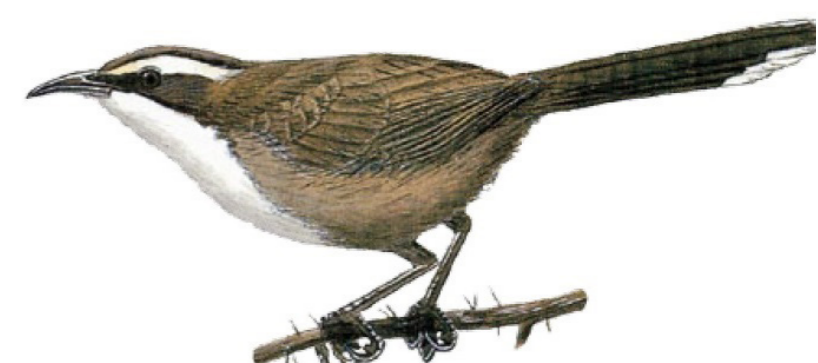

GREY-CROWNED BABBLER 29cm
Pomatostomus temporalis

PAINTED BUTTON-QUAIL 16cm
Turnix varius

RESTLESS FLYCATCHER 21.5cm
Myiagra inquieta

WHITE-BROWED BABBLER 22cm
Pomatostomus superciliosus

Supported by Hunter Local Land Services through funding from the Australian Government's National Landcare Program.