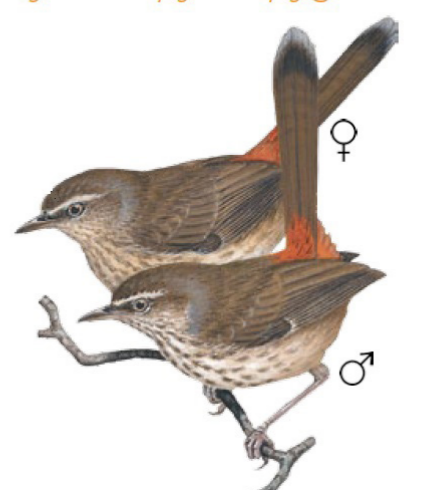

BLACK-CHINNED HONEYEATER 16.5cm
Melithreptus gularis

DUSKY WOODSWALLOW 18cm
Artamus cyanopterus

SPECKLED WARBLER 12.5cm
Chthonicola sagittata

BLUE-FACED HONEYEATER 32.3cm
Entomyzon cyanotis

WESTERN GERYGONE 11.5cm
Gerygone fusca

CRESTED SHRIKE-TIT 19cm
Falcunculus frontatus

BLACK-EARED CUCKOO 19cm
Chalcites osculans

FLAME ROBIN 14cm
Petroica phoenicea

CHESTNUT-RUMPED HEATHWREN 14cm
Hylacola pyrrhopygia

JACKY WINTER 13cm
Microeca fascinans