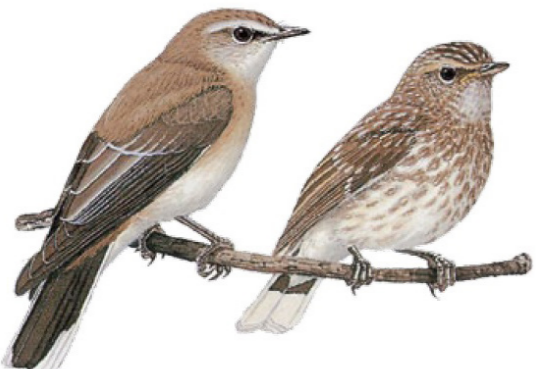

BLACK-CHINNED HONEYEATER 16.5cm
Melithreptus gularis

DUSKY WOODSWALLOW 18cm
Artamus cyanopterus

SPECKLED WARBLER 12.5cm
Chthonicola sagittata

BLUE-FACED HONEYEATER 32.3cm
Entomyzon cyanotis

WESTERN GERYGONE 11.5cm
Gerygone fusca

CRESTED SHRIKE-TIT 19cm
Falcunculus frontatus

BLACK-EARED CUCKOO 19cm
Chalcites osculans

FLAME ROBIN 14cm
Petroica phoenicea

CHESTNUT-RUMPED HEATHWREN 14cm
Hylacola pyrrhopygia

JACKY WINTER 13cm
Microeca fascinans

BUSH STONE-CURLEW 59cm
Burhinus grallarius

DIAMOND FIRETAIL 12cm
Stagonopleura guttata

FUSCOUS HONEYEATER 17cm
Lichenostomus fuscus

SCARLET ROBIN 13cm
Petroica boodang

RED-CAPPED ROBIN 12cm
Petroica goodenovii