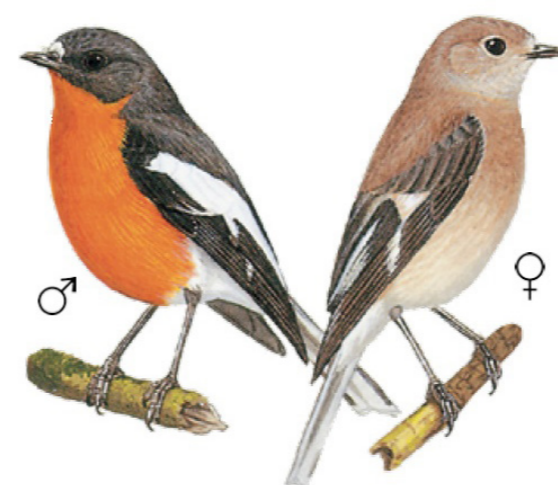

BLACK-CHINNED HONEYEATER 16.5cm
Melithreptus gularis

DUSKY WOODSWALLOW 18cm
Artamus cyanopterus

SPECKLED WARBLER 12.5cm
Chthonicola sagittata

BLUE-FACED HONEYEATER 32.3cm
Entomyzon cyanotis

WESTERN GERYGONE 11.5cm
Gerygone fusca

CRESTED SHRIKE-TIT 19cm
Falcunculus frontatus

BLACK-EARED CUCKOO 19cm
Chalcites osculans

FLAME ROBIN 14cm
Petroica phoenicea

CHESTNUT-RUMPED HEATHWREN 14cm
Hylacola pyrrhopygia

JACKY WINTER 13cm
Microeca fascinans