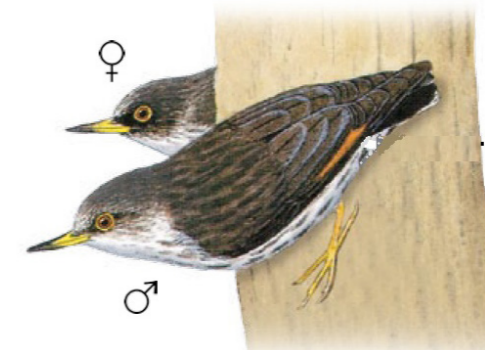

REGENT HONEYEATER 24cm
Anthochaera phrygia
Critically Endangered

BARKING OWL 44cm
Ninox connivens

GANG-GANG COCKATOO 36cm
Callocephalon fimbriatum

SOUTHERN WHITEFACE 10cm
Aphelocephala leucopsis

Report All Sightings: 1800 621 056

BROWN TREECREEPER 18cm
Climacteris picumnus

LITTLE LORIKEET 18cm
Glossopsitta pusilla

BROWN-HEADED HONEYEATER 14cm
Melithreptus brevirostris

WHITE-BELLIED CUCKOO-SHRIKE 28cm
Coracina papuensis

VARIED SITTELLA 11cm
Daphoenositta chrysoptera

BLACK-CHINNED HONEYEATER 16.5cm
Melithreptus gularis

DUSKY WOODSWALLOW 18cm
Artamus cyanopterus

SPECKLED WARBLER 12.5cm
Chthonicola sagittata

BLUE-FACED HONEYEATER 32.3cm
Entomyzon cyanotis

WESTERN GERYGONE 11.5cm
Gerygone fusca