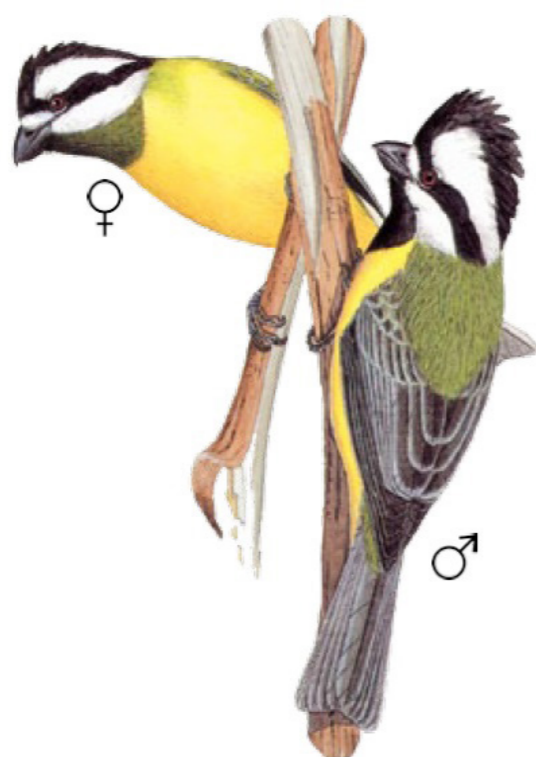

REGENT HONEYEATER 24cm
Anthochaera phrygia
Critically Endangered

BARKING OWL 44cm
Ninox connivens

GANG-GANG COCKATOO 36cm
Callocephalon fimbriatum

SOUTHERN WHITEFACE 10cm
Aphelocephala leucopsis

Report All Sightings: 1800 621 056

BROWN TREECREEPER 18cm
Climacteris picumnus

LITTLE LORIKEET 18cm
Glossopsitta pusilla

BROWN-HEADED HONEYEATER 14cm
Melithreptus brevirostris

WHITE-BELLIED CUCKOO-SHRIKE 28cm
Coracina papuensis

VARIED SITTELLA 11cm
Daphoenositta chrysoptera

BLACK-CHINNED HONEYEATER 16.5cm
Melithreptus gularis

DUSKY WOODSWALLOW 18cm
Artamus cyanopterus

SPECKLED WARBLER 12.5cm
Chthonicola sagittata

BLUE-FACED HONEYEATER 32.3cm
Entomyzon cyanotis

WESTERN GERYGONE 11.5cm
Gerygone fusca

CRESTED SHRIKE-TIT 19cm
Falcunculus frontatus

BLACK-EARED CUCKOO 19cm
Chalcites osculans

FLAME ROBIN 14cm
Petroica phoenicea

CHESTNUT-RUMPED HEATHWREN 14cm
Hylacola pyrrhopygia

JACKY WINTER 13cm
Microeca fascinans