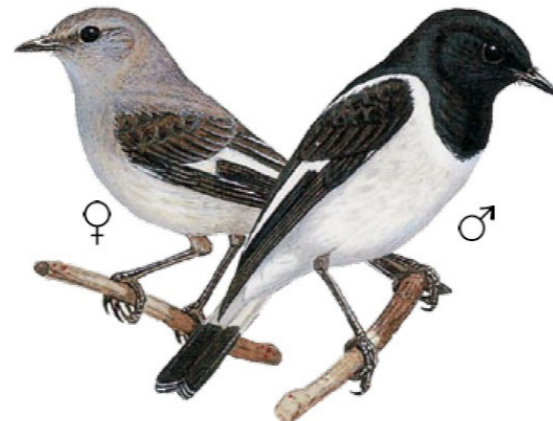

32 Woodland Birds of the Hunter Region

Our woodland birds are in decline. Across eastern Australia **over 50** woodland bird species have been identified for urgent conservation action. In the Hunter Valley and surrounds some of the most important woodlands and forests are known to support 32 of the 50 woodland birds in decline. **Do your bit!** Retain or encourage shrubby understorey, trees, native mistletoe and native grass on your property. Retain dead trees, woody debris and logs. Manage stock access. Protect woodlands and forests from fires and control weeds. Replant clearings with native species and expand habitats.

Protect our woodland birds and their habitats now!

SWIFT PARROT 25cm
Lathamus discolor
Critically Endangered

PAINTED HONEYEATER 15cm
Grantiella picta
VULNERABLE

HOODED ROBIN 16cm
Melanodryas cucullata

TURQUOISE PARROT 22cm
Neophema pulchella

REGENT HONEYEATER 24cm
Anthochaera phrygia
Critically Endangered

BARKING OWL 44cm
Ninox connivens

GANG-GANG COCKATOO 36cm
Callocephalon fimbriatum

SOUTHERN WHITEFACE 10cm
Aphelocephala leucopsis

Report All Sightings: 1800 621 056